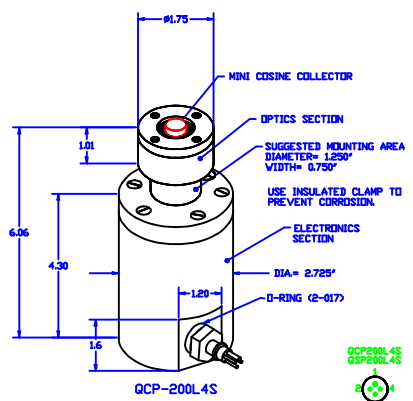

REV	DESCRIPTION	DATE	BY
A	PREL. RELEASE	8/5/98	McGUIRE

QCP-200L4S

QCP200L4S
QSP200L4S

1-SS-4-BCL
1= POWER GND
2= SIGNAL
3= SIGNAL GND
4= + POWER

QSP-200L4S

REVISION	DATE	DESCRIPTION	BY
01/11/90	01/11/90	ISSUED	
07/01	07/01	REVISED	

Biospherical Instruments Inc.	
2000 PLYMOUTH ROAD, SUITE 100, WILSONVILLE, OR 97150	
TEL: 503/638-2200 FAX: 503/638-2201	
MCP/QCP2300 & MSP/QSP2300 MECHANICAL DIMENSIONS	
REV: C	ISS: 005738AA
REV: A	ISS: 005827AA
SCALE: 1:1	DATE: 01/11/90
PAGE: 1 OF 1	