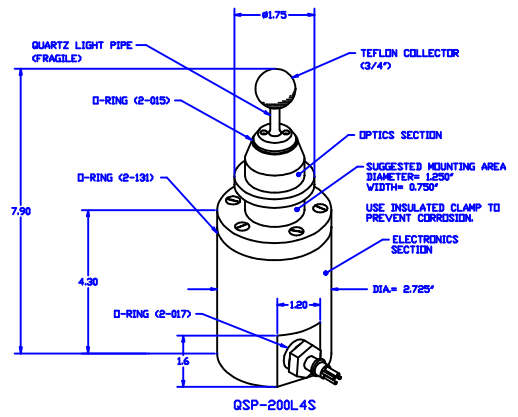

REV	DESCRIPTION	DATE	BY
A	PREL. RELEASE	8/5/98	McGUIRE

QCP-200L4S

QCP200L4S
QSP200L4S

1-SS-4-BCL
1= POWER GND
2= SIGNAL
3= SIGNAL GND
4= + POWER

QSP-200L4S

REVISION	DATE	DESCRIPTION	BY
01/11/90	01/11/90	ISSUED	
07/01	07/01	REVISED	

Biospherical Instruments Inc.	
2000 PLYMOUTH ROAD, SUITE 100, WILSONVILLE, OR 97150	
TEL: 503/638-2200 FAX: 503/638-2201	
MCP/QCP2300 & MSP/QSP2300 MECHANICAL DIMENSIONS	
REV: C	ISS: 005738AA
REV: A	ISS: 005827AA
SCALE: 1:1	DATE: 01/11/90
PAGE: 1 OF 1	