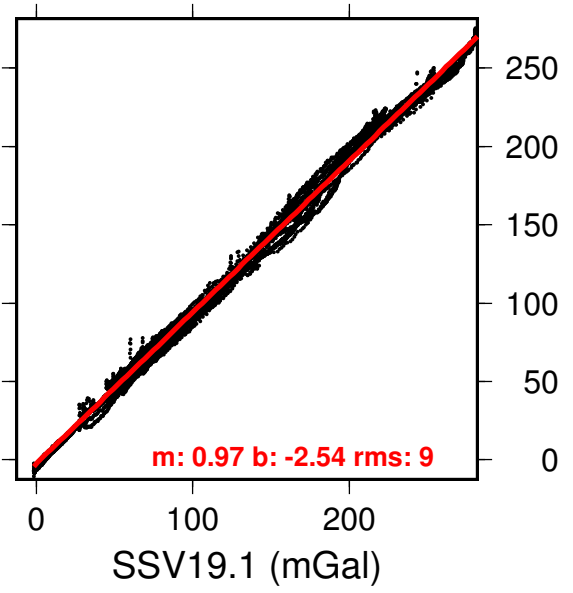

# Trackline Review Plot for Cruise km1109/km1109/2011/UH/SOEST/KILO MOANA

NAVIGATION

**Navigation Summary:**

Time OOR:	0
Time Decr:	0
Speed OOR:	0
Nav on Land:	0
TZ Error:	0

SLOPE/ICEPT

meter: ( ) digirate: samplerate: sv: datum code: interp:

meter: ( ) digirate: 10 formula: formula: IAG SYSTEM  
1980 ( ) ref: 3 ref: SYSTEM IGSN 71 ( 3) corrections:  
depart: depart: ( ) arrive: arrive: ( )

meter: ( ) digirate: 10 formula: formula: IAG SYSTEM  
1980 ( ) ref: 3 ref: SYSTEM IGSN 71 ( 3) corrections:  
depart: depart: ( ) arrive: arrive: ( )