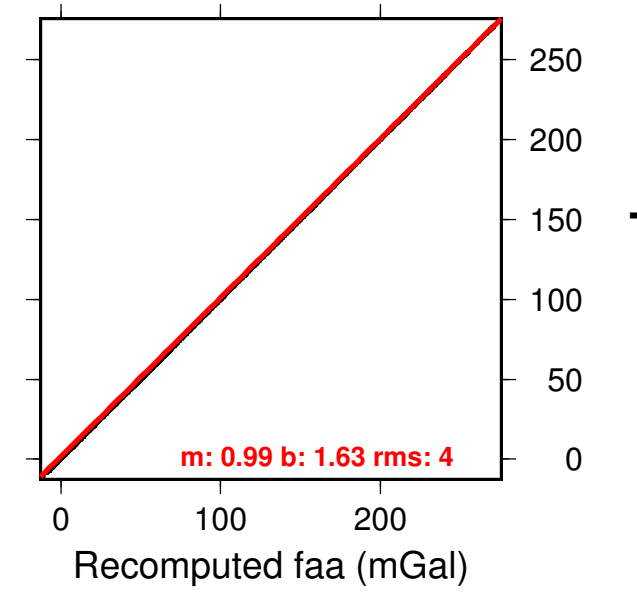

# Trackline Review Plot for Cruise km1109/km1109/2011/UH/SOEST/KILO MOANA

NAVIGATION

**Navigation Summary:**

Time OOR:	0
Time Decr:	0
Speed OOR:	0
Nav on Land:	0
TZ Error:	0

SLOPE/ICEPT

meter: ( ) digirate: samplerate: sv: datum code: interp:

meter: ( ) digirate: 10 formula: formula: IAG SYSTEM  
1980 ( ) ref: 3 ref: SYSTEM IGSN 71 ( 3) corrections:  
depart: depart: ( ) arrive: arrive: ( )

meter: ( ) digirate: 10 formula: formula: IAG SYSTEM  
1980 ( ) ref: 3 ref: SYSTEM IGSN 71 ( 3) corrections:  
depart: depart: ( ) arrive: arrive: ( )