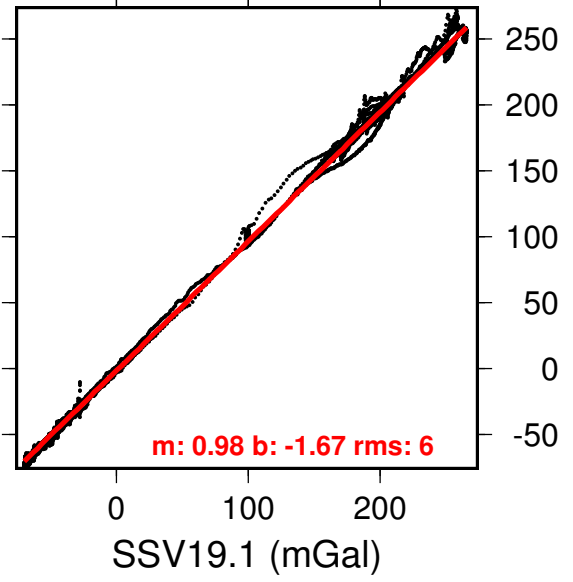

Trackline Review Plot for Cruise km1107/km1107/2011/UH/SOEST/KILO MOANA

NAVIGATION

Navigation Summary:

Time OOR:	0
Time Decr:	0
Speed OOR:	0
Nav on Land:	0
TZ Error:	0

SLOPE/ICEPT

meter: () digirate: samplerate: sv: datum code: interp: