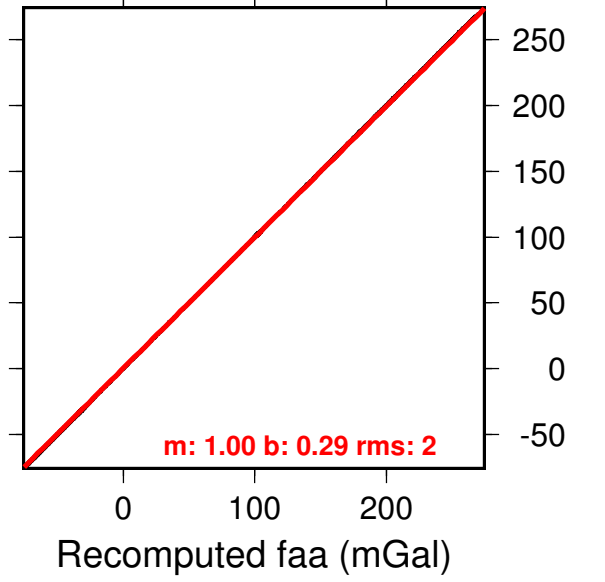

Trackline Review Plot for Cruise km1107/km1107/2011/UH/SOEST/KILO MOANA

NAVIGATION

Navigation Summary:

Time OOR:	0
Time Decr:	0
Speed OOR:	0
Nav on Land:	0
TZ Error:	0

SLOPE/ICEPT

meter: () digirate: samplerate: sv: datum code: interp:

meter: () digirate: 10 formula: formula: IAG SYSTEM
1980 () ref: 3 ref: SYSTEM IGSN 71 (3) corrections:
depart: depart: () arrive: arrive: ()

meter: () digirate: 10 formula: formula: IAG SYSTEM
1980 () ref: 3 ref: SYSTEM IGSN 71 (3) corrections:
depart: depart: () arrive: arrive: ()