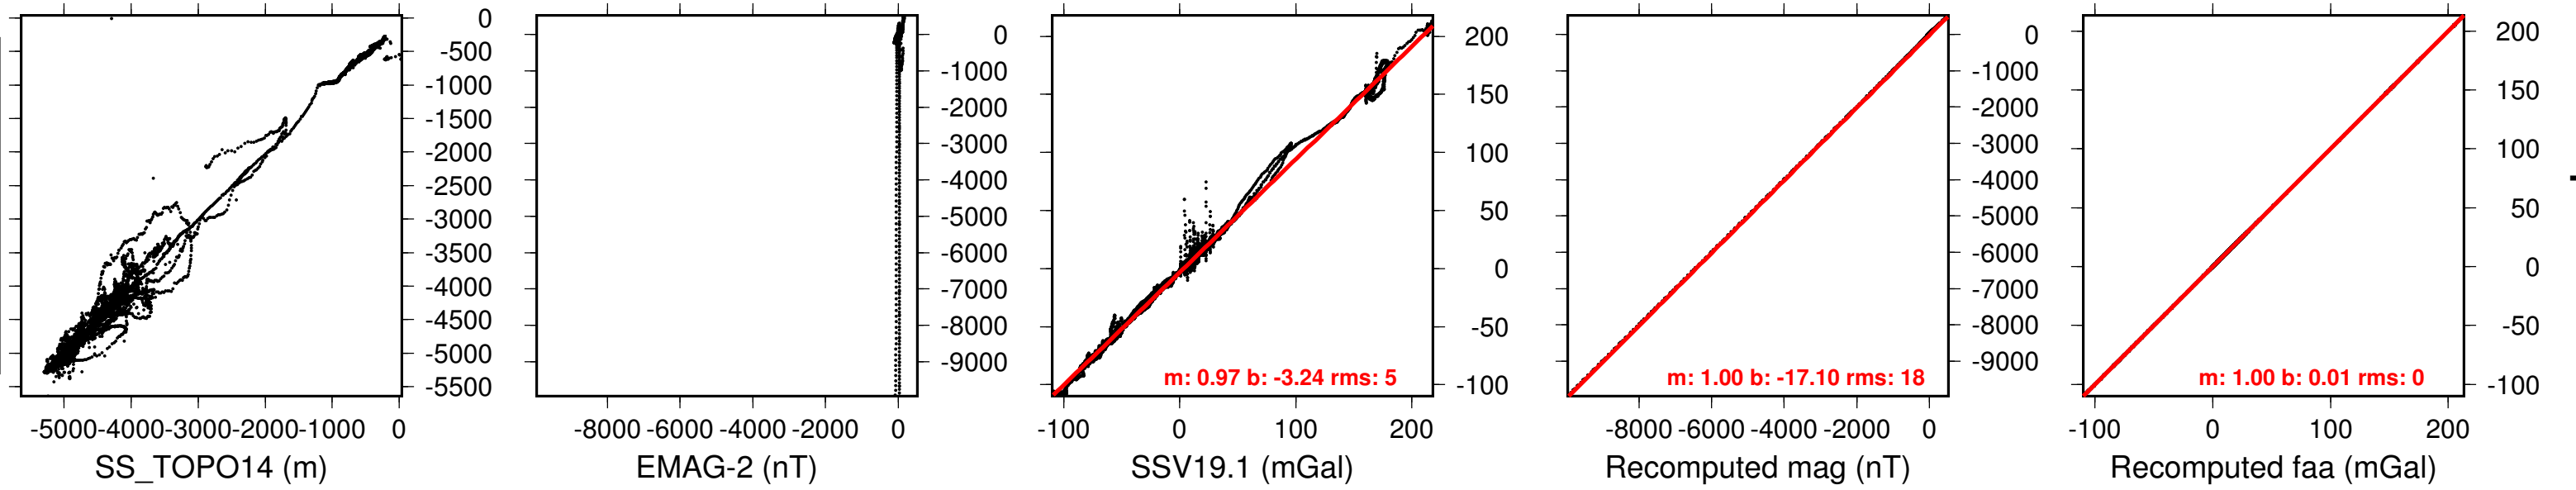

Trackline Review Plot for Cruise km1106/km1106/2011/UH/SOEST/KILO MOANA

NAVIGATION

Navigation Summary:

Time OOR:	0
Time Decr:	0
Speed OOR:	0
Nav on Land:	0
TZ Error:	0

SLOPE/ICEPT

meter: () digirate: samplerate: sv: datum code: interp:

meter: () digirate: 10 formula: formula: IAG SYSTEM 1980 () ref: 3 ref: SYSTEM IGSN 71 (3) corrections: depart: depart: () arrive: arrive: ()

meter: () digirate: samplerate: tow dist: msd: sens sep: ref field: ref field: ()

meter: () digirate: 10 formula: formula: IAG SYSTEM 1980 () ref: 3 ref: SYSTEM IGSN 71 (3) corrections: depart: depart: () arrive: arrive: ()

GRID OFFSETS