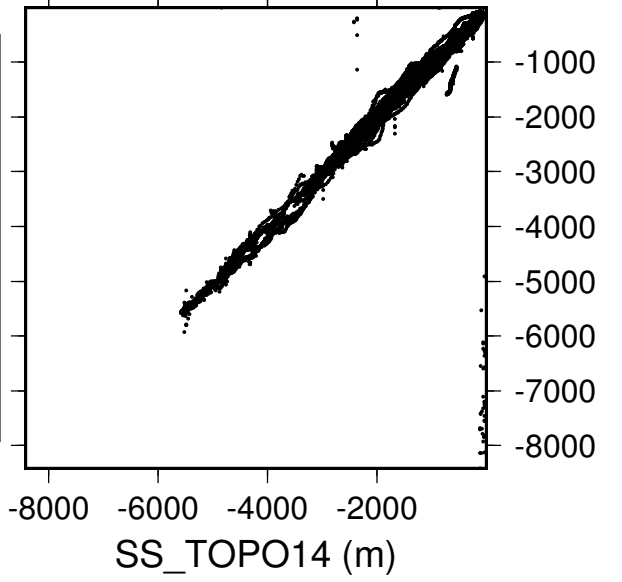

Trackline Review Plot for Cruise km1103/km1103/2011/UH/SOEST/KILO MOANA

NAVIGATION

Navigation Summary:

Time OOR:	0
Time Decr:	0
Speed OOR:	0
Nav on Land:	0
TZ Error:	0

SLOPE/ICEPT

meter: () digirate: samplerate: sv: datum code: interp:

Reported

GRID OFFSETS