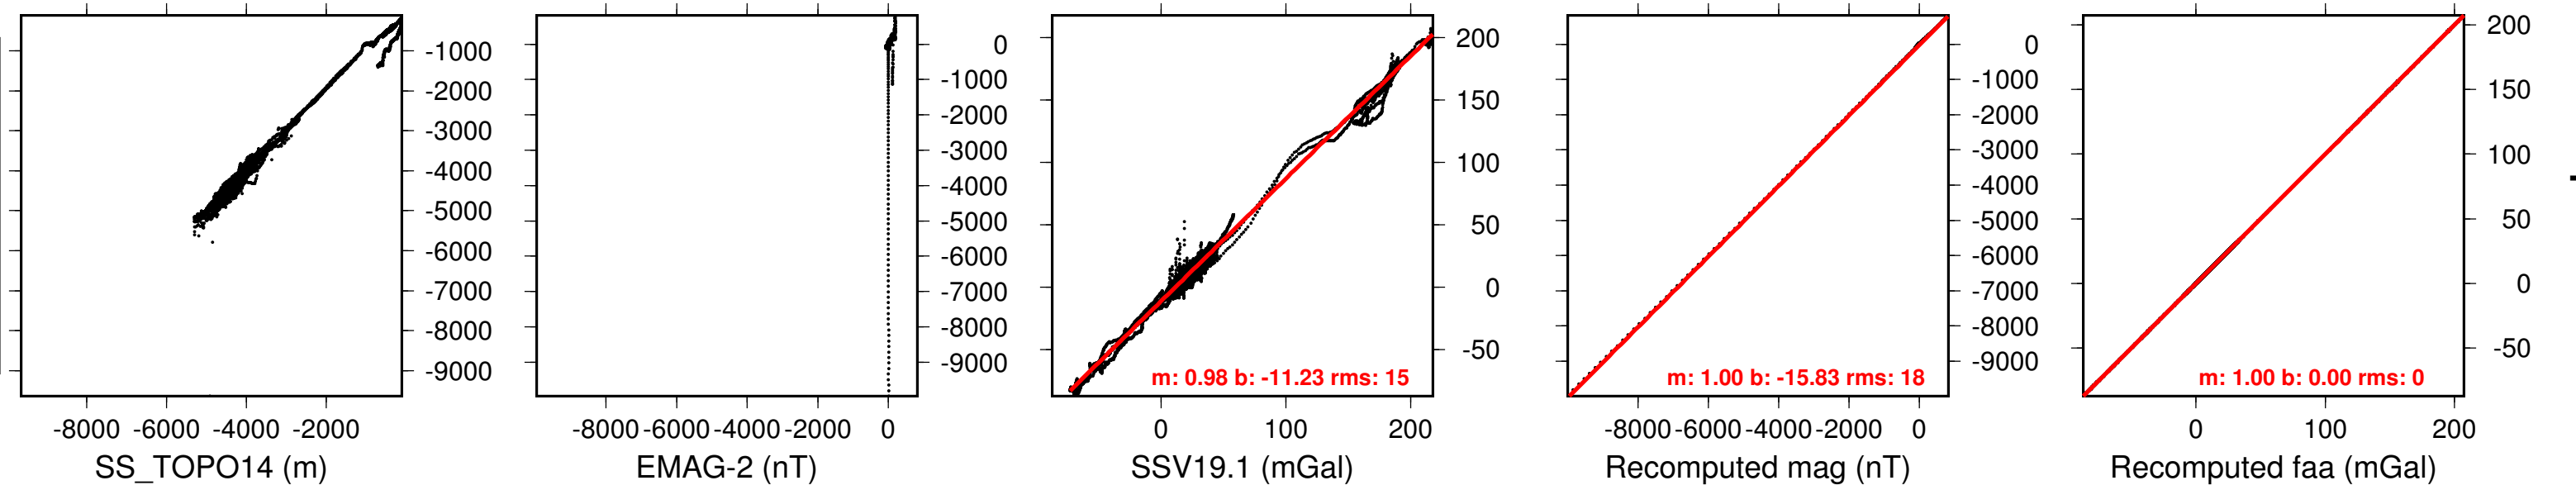

Trackline Review Plot for Cruise km1003/km1003/2010/UH/SOEST/KILO MOANA

NAVIGATION

Navigation Summary:

Time OOR:	0
Time Decr:	0
Speed OOR:	0
Nav on Land:	0
TZ Error:	0

SLOPE/ICEPT

Reported

meter: () digirate: samplerate: sv: datum code: interp:

meter: () digirate: samplerate: tow dist: msd: sens sep: ref field: ref field: ()

meter: () digirate: 10 formula: formula: IAG SYSTEM 1980 () ref: 3 ref: SYSTEM IGSN 71 (3) corrections: depart: depart: () arrive: arrive: ()