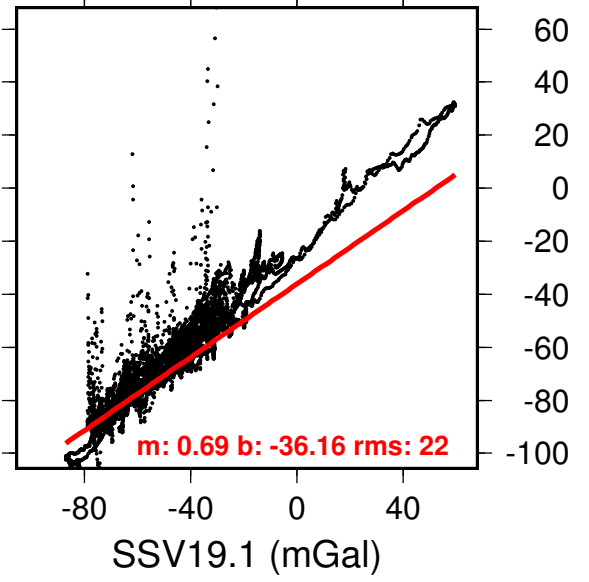

Trackline Review Plot for Cruise km1001/km1001/2010/UH/SOEST/KILO MOANA

NAVIGATION

Navigation Summary:

Time OOR:	0
Time Decr:	0
Speed OOR:	0
Nav on Land:	0
TZ Error:	0

SLOPE/ICEPT

meter: () digirate: samplerate: sv: datum code: interp:

meter: () digirate: 10 formula: formula: IAG SYSTEM
1980 () ref: 3 ref: SYSTEM IGSN 71 (3) corrections:
depart: depart: () arrive: arrive: ()

meter: () digirate: 10 formula: formula: IAG SYSTEM
1980 () ref: 3 ref: SYSTEM IGSN 71 (3) corrections:
depart: depart: () arrive: arrive: ()