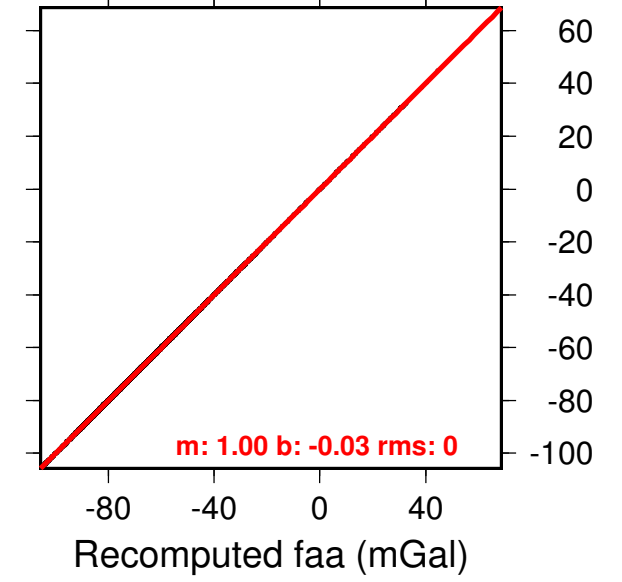

Trackline Review Plot for Cruise km1001/km1001/2010/UH/SOEST/KILO MOANA

NAVIGATION

Navigation Summary:

Time OOR:	0
Time Decr:	0
Speed OOR:	0
Nav on Land:	0
TZ Error:	0

SLOPE/ICEPT

meter: () digirate: samplerate: sv: datum code: interp:

meter: () digirate: 10 formula: formula: IAG SYSTEM
1980 () ref: 3 ref: SYSTEM IGSN 71 (3) corrections:
depart: depart: () arrive: arrive: ()

meter: () digirate: 10 formula: formula: IAG SYSTEM
1980 () ref: 3 ref: SYSTEM IGSN 71 (3) corrections:
depart: depart: () arrive: arrive: ()