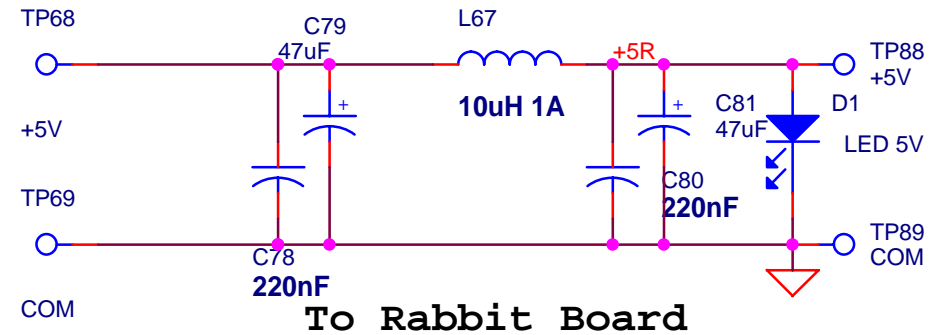

To Manchester Board

To 24 bit ADC board

To Rabbit Board

DATE	COMMENT
9/19/06	PDF FILE

UNIVERSITY OF HAWAII SOEST
Aloha Observatory
ENGINEERING SUPPORT FACILITY
 2525 Correa Rd. Rm.153
 Honolulu, HI 96822

Title: POWER SUPPLY FILTERS			
Size: A	File Name: SREGP3_1.DSN	Engineer: DHarris	Rev: A
Date: Tuesday, September 19, 2006	Sheet: 1	of: 1	1