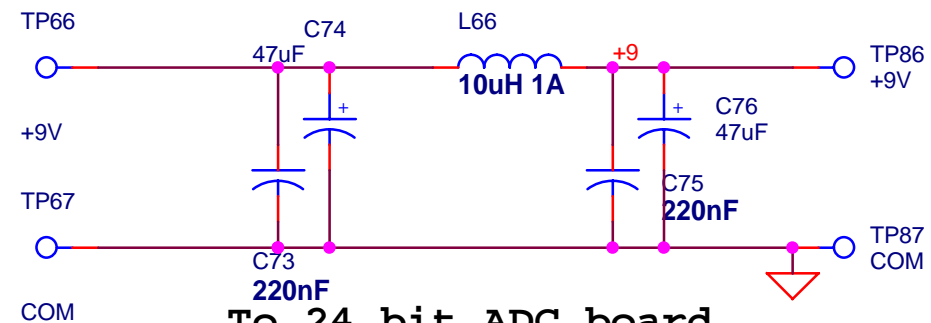

To Manchester Board

To 24 bit ADC board

To Rabbit Board

DATE	COMMENT
9/19/06	PDF FILE

UNIVERSITY OF HAWAII SOEST
Aloha Observatory
ENGINEERING SUPPORT FACILITY
 2525 Correa Rd. Rm.153
 Honolulu, HI 96822

Title: POWER SUPPLY FILTERS			
Size: A	File Name: SREGP3_1.DSN	Engineer: DHarris	Rev: A
Date: Tuesday, September 19, 2006	Sheet: 1	of: 1	1