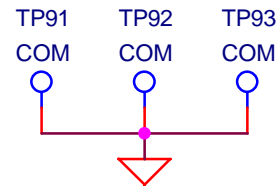

To Manchester Board

To 24 bit ADC board

To Rabbit Board

DATE	COMMENT
9/19/06	PDF FILE

UNIVERSITY OF HAWAII SOEST
Aloha Observatory
ENGINEERING SUPPORT FACILITY
 2525 Correa Rd. Rm.153
 Honolulu, HI 96822

Title: POWER SUPPLY FILTERS			
Size: A	File Name: SREGP3_1.DSN	Engineer: DHarris	Rev: A
Date: Tuesday, September 19, 2006	Sheet: 1	of: 1	1