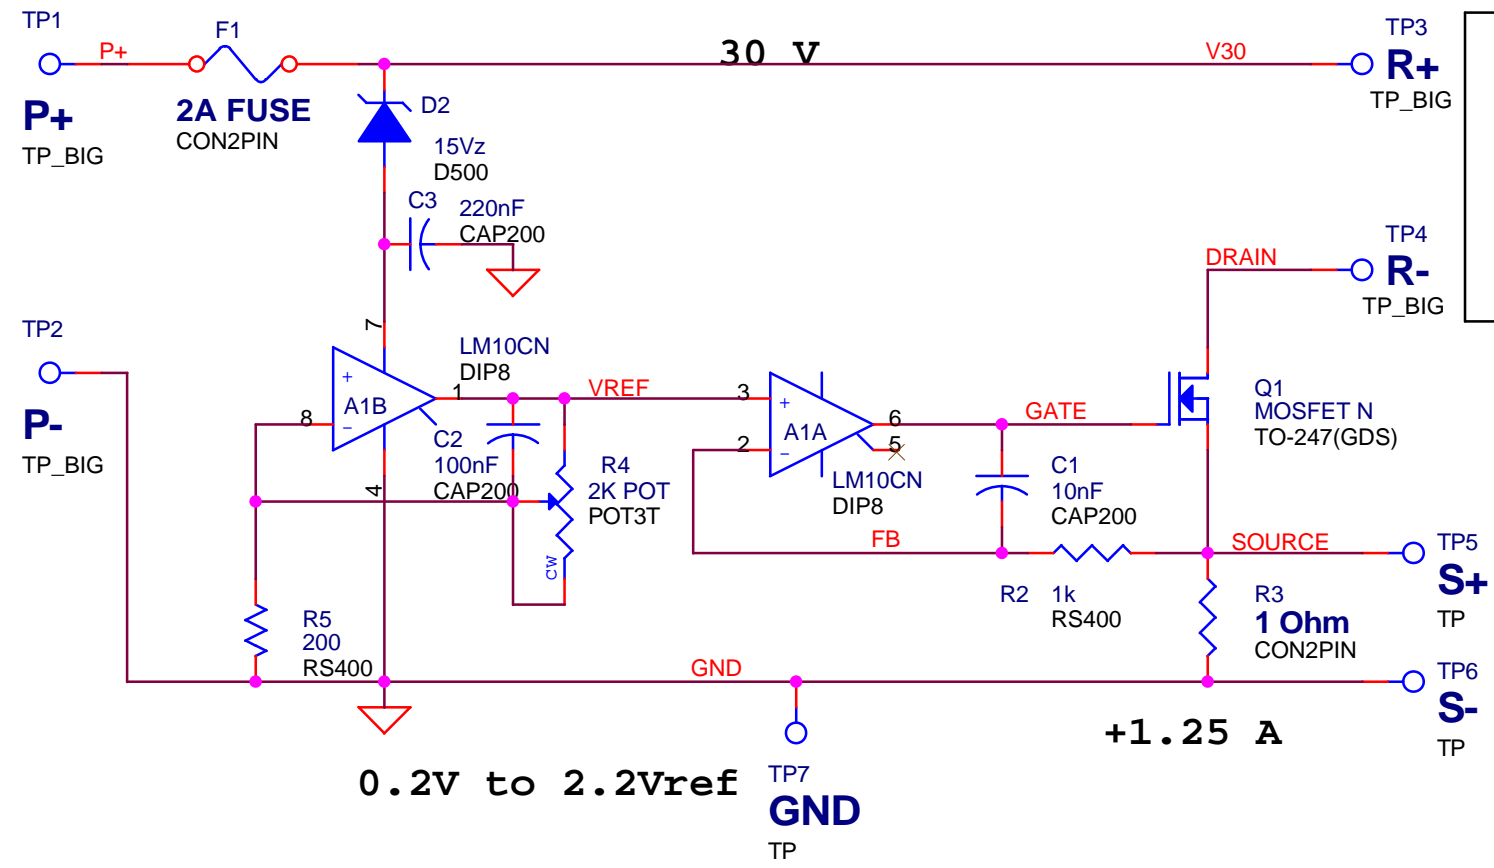

**Lambda 28 Volt
2 Amp Supply**

REGEN

NOTE: THIS IS FOR THE SHIP-BOARD "MAKAHA" STATION

DATE	COMMENT
9/27/06	PDF FILE

**UNIVERSITY OF HAWAII
Aloha Observatory
Engineering Support Facility
2525 Correa Road
Honolulu, HI 96822**

Title: **Ship Board Station Regen Power Supply**

Size: A File Name: REGENPOWER.DSN Engineer: **D Harris** Rev: A

Date: Wednesday, September 27, 2006 Sheet: 1 of 1