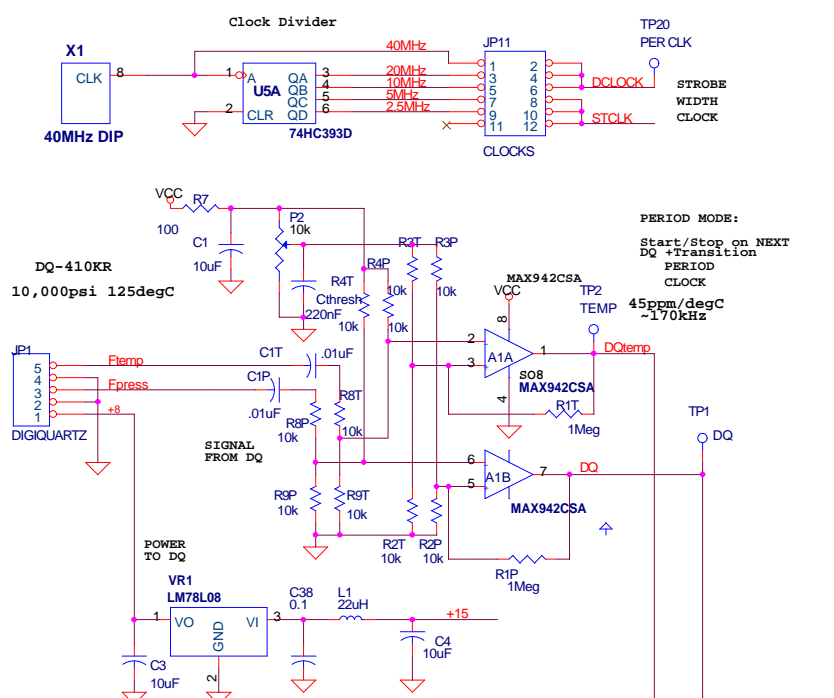

ParoScientific
Model: 410K-101

Description: COUNTER INTERFACE FOR DigiQuartz to Rabbit 3000 Controller

DATE	COMMENT
9/21/06	PDF FILE

UNIVERSITY OF HAWAII
Aloha Observatory
Engineering Support Facility
2525 Correa Road
Honolulu, HI 96822

DIGIQUARTZ INTERFACE CARD

File Name: DIGIQUARTZ.DSN
Date: Tuesday, September 26, 2006
Sheet: 1 of 1
Engineer: J Jolly Rev: A