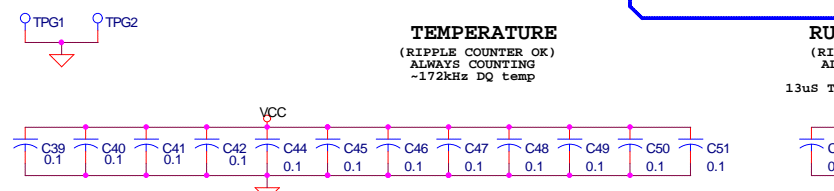

ParoScientific
Model: 410K-101

Description: COUNTER INTERFACE FOR DigiQuartz to Rabbit 3000 Controller

DATE	COMMENT
9/21/06	PDF FILE

UNIVERSITY OF HAWAII
Aloha Observatory
Engineering Support Facility
2525 Correa Road
Honolulu, HI 96822