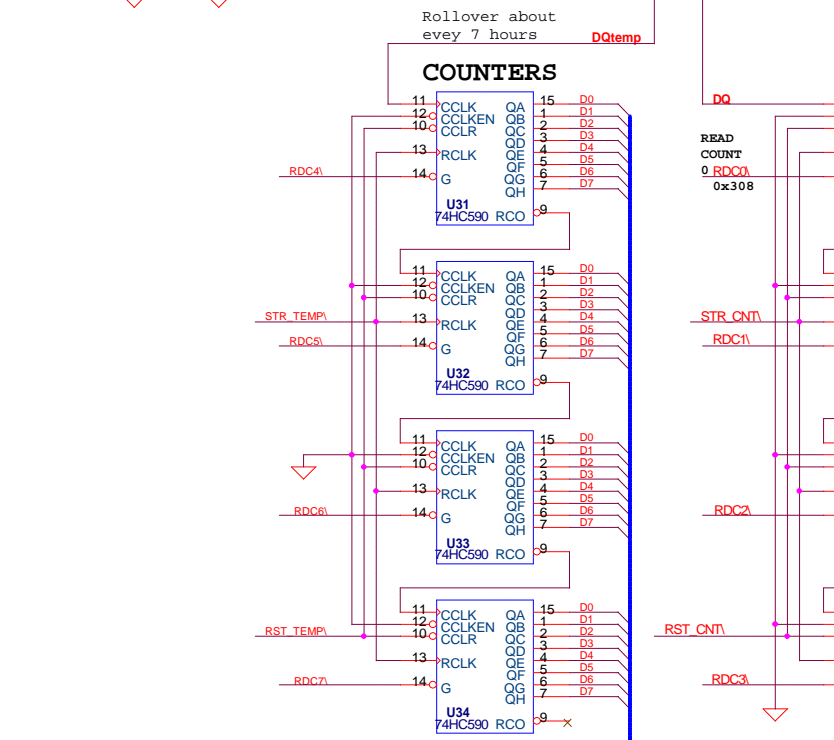

ParoScientific
Model: 410K-101

Description: COUNTER INTERFACE FOR DigiQuartz to Rabbit 3000 Controller

DATE	COMMENT
9/21/06	PDF FILE

UNIVERSITY OF HAWAII
Aloha Observatory
Engineering Support Facility
2525 Correa Road
Honolulu, HI 96822

DIGIQUARTZ INTERFACE CARD

File Name: DIGIQUARTZ.DSN
Date: Tuesday, September 26, 2006
Sheet: 1 of 1
Engineer: J Jolly Rev: A