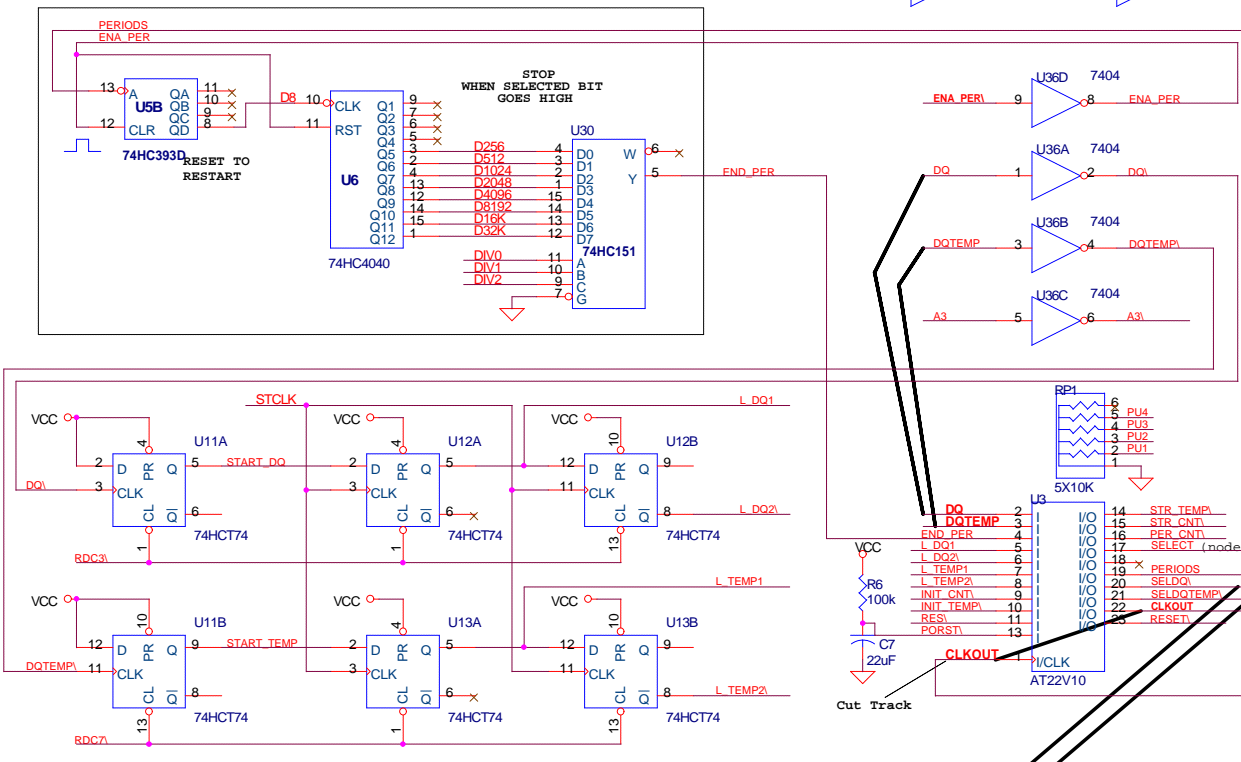

ParoScientific
Model: 410K-101

Description: COUNTER INTERFACE FOR DigiQuartz to Rabbit 3000 Controller

DATE	COMMENT
9/21/06	PDF FILE

UNIVERSITY OF HAWAII
Aloha Observatory
Engineering Support Facility
2525 Correa Road
Honolulu, HI 96822

DIGIQUARTZ INTERFACE CARD

File Name: DIGIQUARTZ.DSN
Date: Tuesday, September 26, 2006
Sheet: 1 of 1
Engineer: J Jolly Rev: A