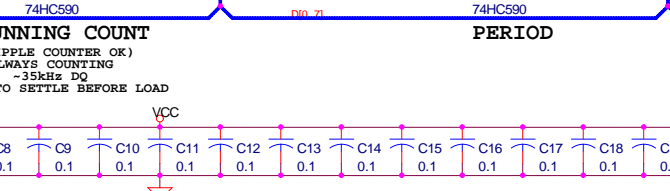

ParoScientific
Model: 410K-101

Description: COUNTER INTERFACE FOR DigiQuartz to Rabbit 3000 Controller

DATE	COMMENT
9/21/06	PDF FILE

UNIVERSITY OF HAWAII
Aloha Observatory
Engineering Support Facility
2525 Correa Road
Honolulu, HI 96822