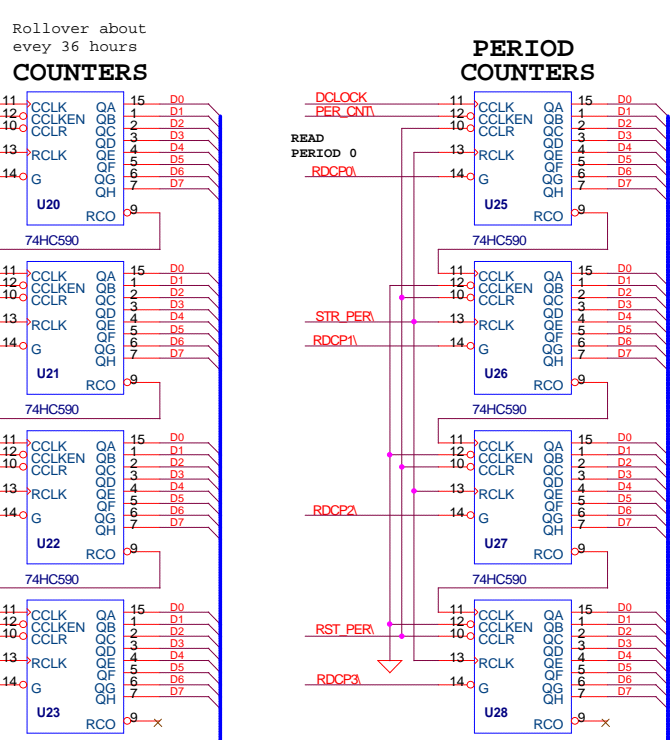

ParoScientific
Model: 410K-101

Description: COUNTER INTERFACE FOR DigiQuartz to Rabbit 3000 Controller

DATE	COMMENT
9/21/06	PDF FILE

UNIVERSITY OF HAWAII
Aloha Observatory
Engineering Support Facility
2525 Correa Road
Honolulu, HI 96822

DIGIQUARTZ INTERFACE CARD

File Name: DIGIQUARTZ.DSN
Date: Tuesday, September 26, 2006
Sheet: 1 of 1
Engineer: J Jolly Rev: A