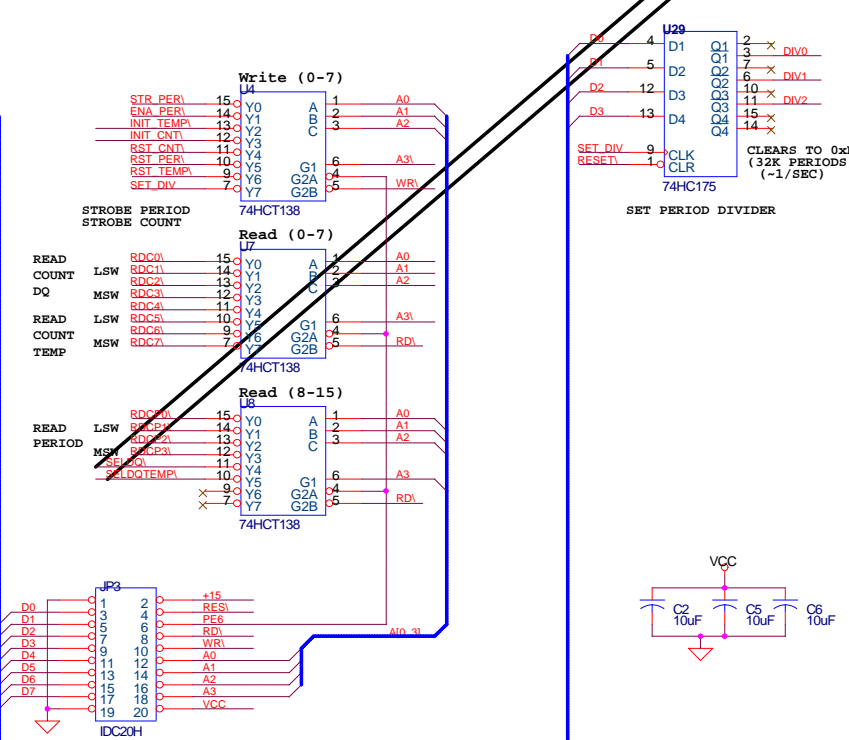

ParoScientific
Model: 410K-101

Description: COUNTER INTERFACE FOR DigiQuartz to Rabbit 3000 Controller

DATE	COMMENT
9/21/06	PDF FILE

UNIVERSITY OF HAWAII
Aloha Observatory
Engineering Support Facility
2525 Correa Road
Honolulu, HI 96822

DIGIQUARTZ INTERFACE CARD

File Name: DIGIQUARTZ.DSN
Date: Tuesday, September 26, 2006
Sheet: 1 of 1
Engineer: J Jolly Rev: A