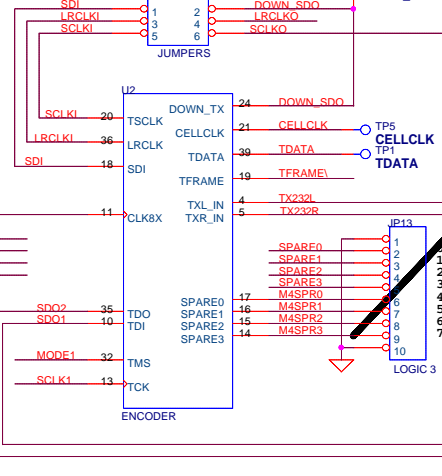

**FRAME MANCHESTER VIOLATION (MISSING CLOCK)**

**Jumper on SHORE**

DATE	COMMENT
9/19/06	PDF FILE

**UNIVERSITY OF HAWAII**  
**Aloha Observatory**  
 Engineering Support Facility  
 2525 Correa Road  
 Honolulu, HI 96822

File Name: DEMO\_MN3.DSN  
 Engineer: [blank]  
 Rev: [blank]

Tuesday, September 26, 2006 Sheet 1 of 1

Description: Manchester Encoder, Decoder, Phase Lock Loop with Fiber Input