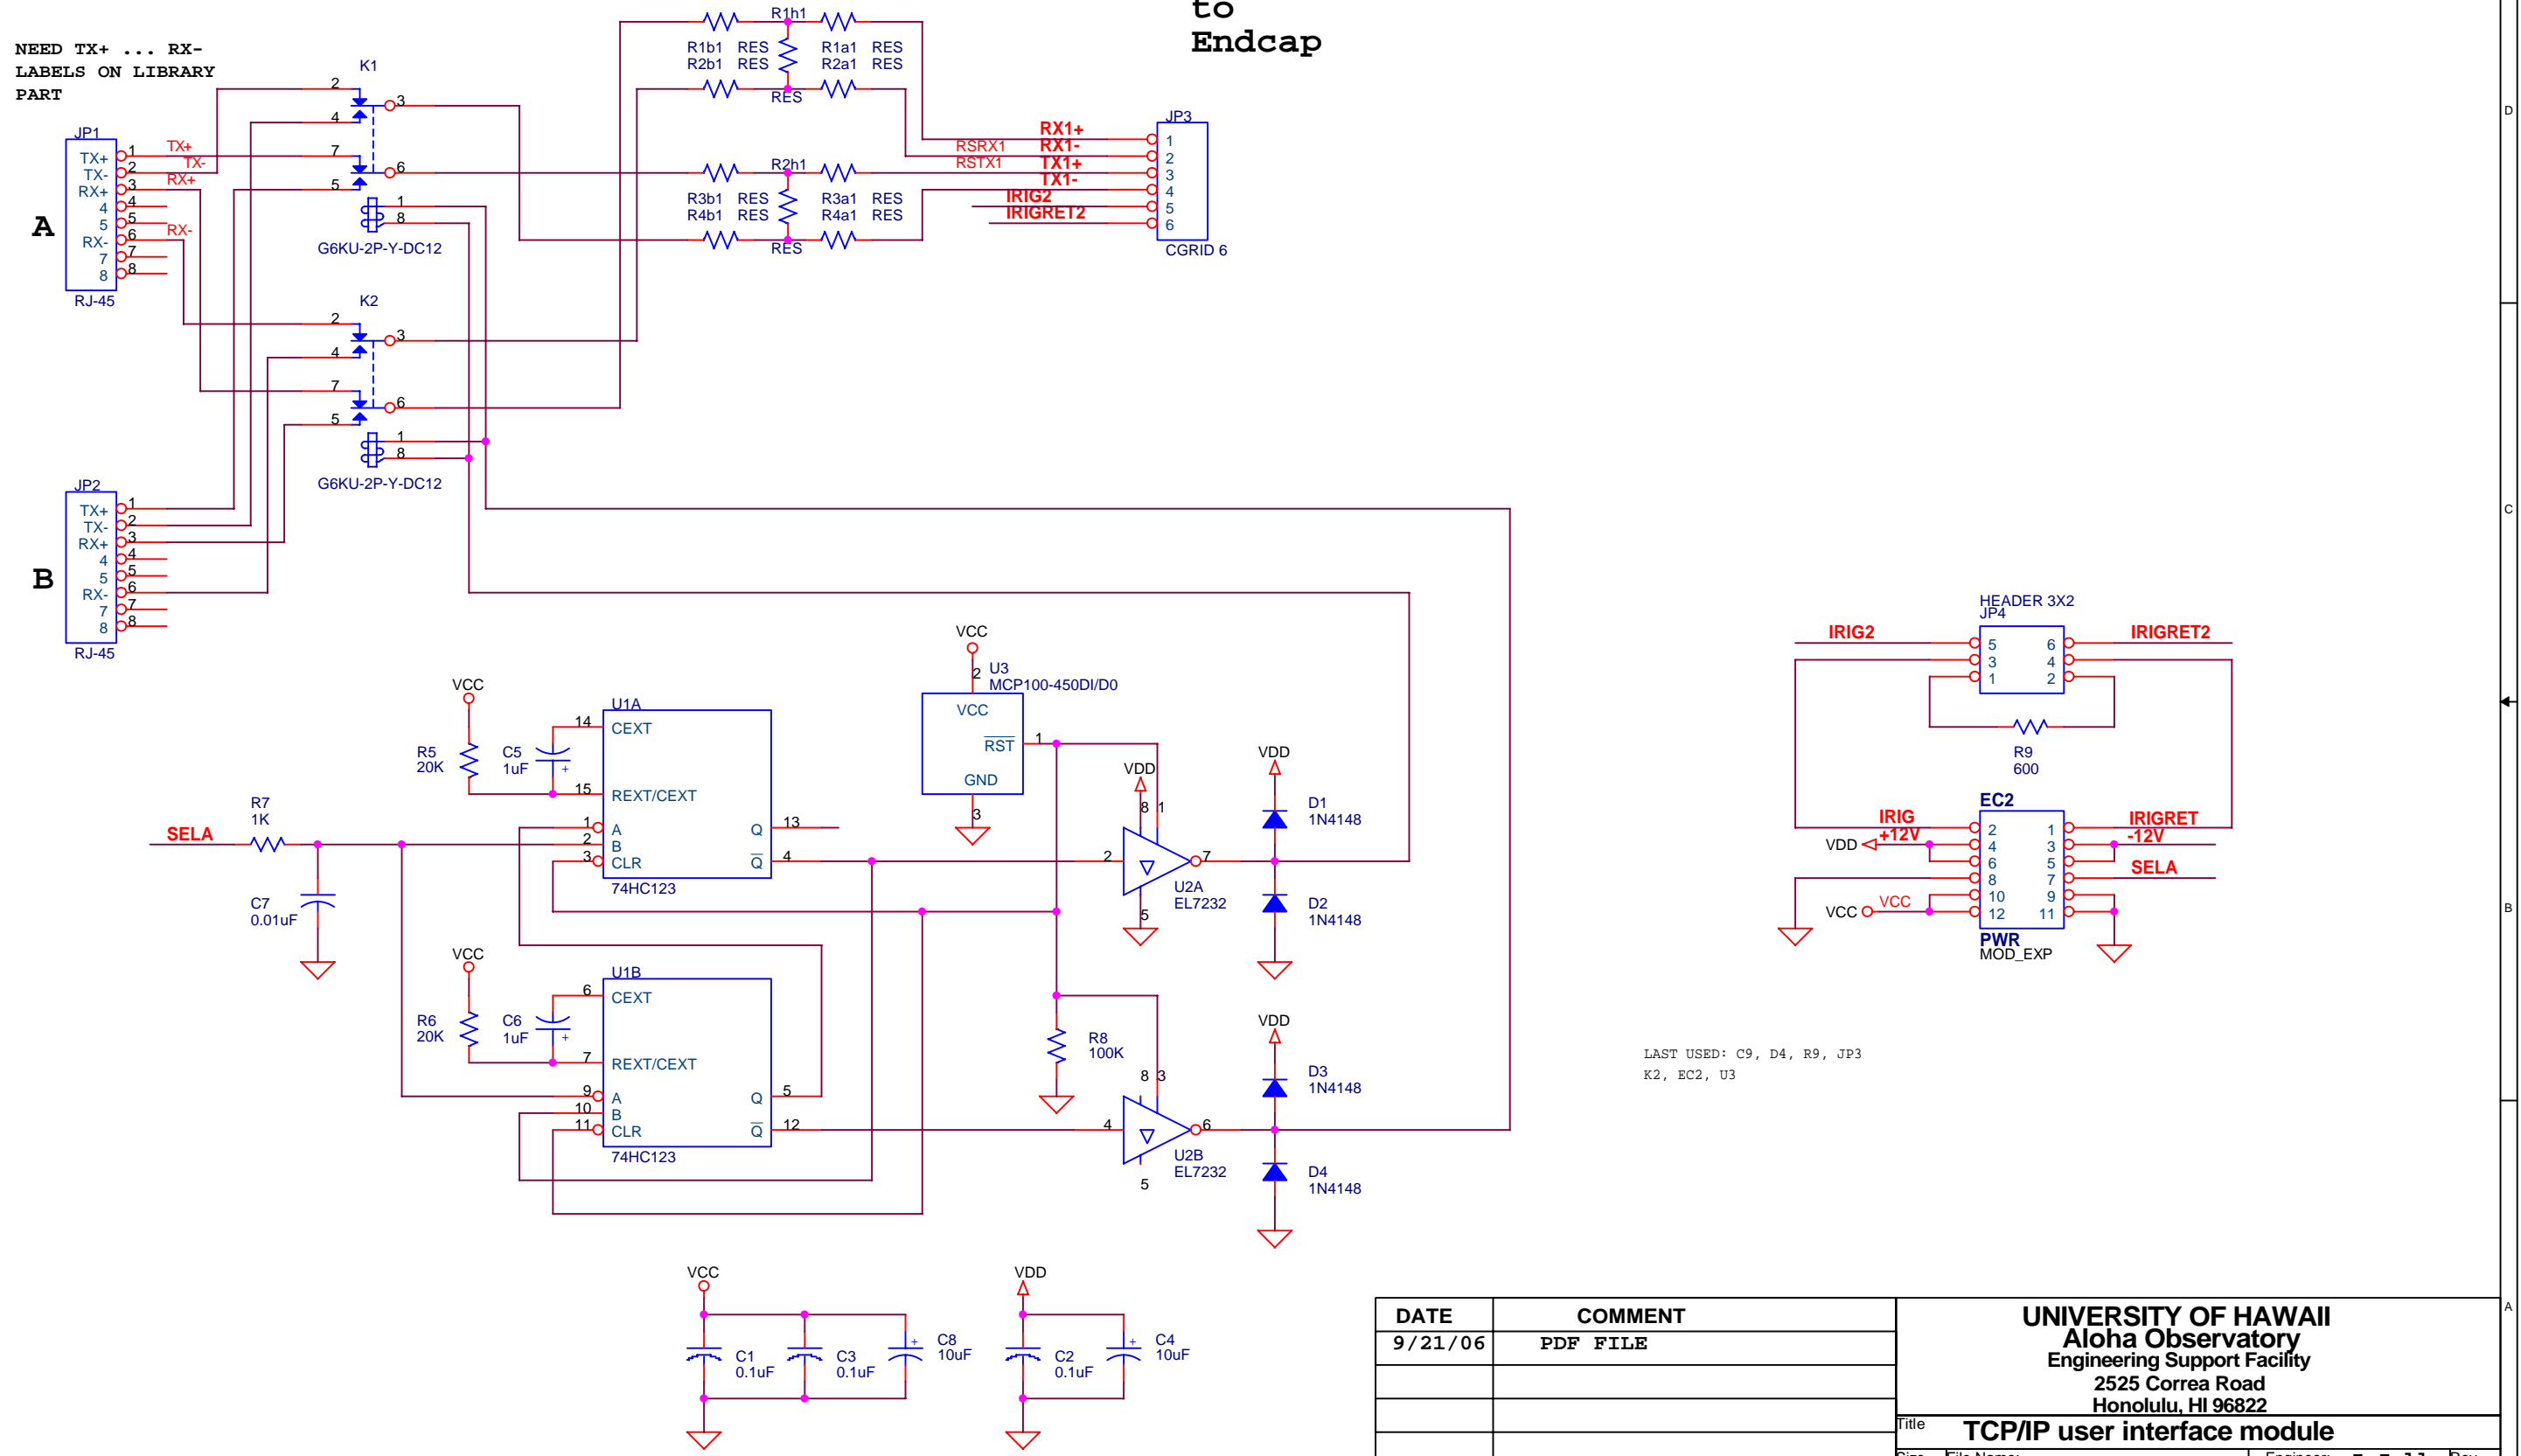

TCP/IP

NEED TX+ ... RX-
LABELS ON LIBRARY
PART

Signal
to
Endcap

LAST USED: C9, D4, R9, JP3
K2, EC2, U3

Description: Plugin module for TCP/IP communications on local experiment

DATE	COMMENT
9/21/06	PDF FILE

UNIVERSITY OF HAWAII
Aloha Observatory
 Engineering Support Facility
 2525 Correa Road
 Honolulu, HI 96822

Title: **TCP/IP user interface module**

Size: File Name: tcip2.dsn Engineer: J Jolly Rev A
 Date: Thursday, September 21, 2006 Sheet 1 of 1