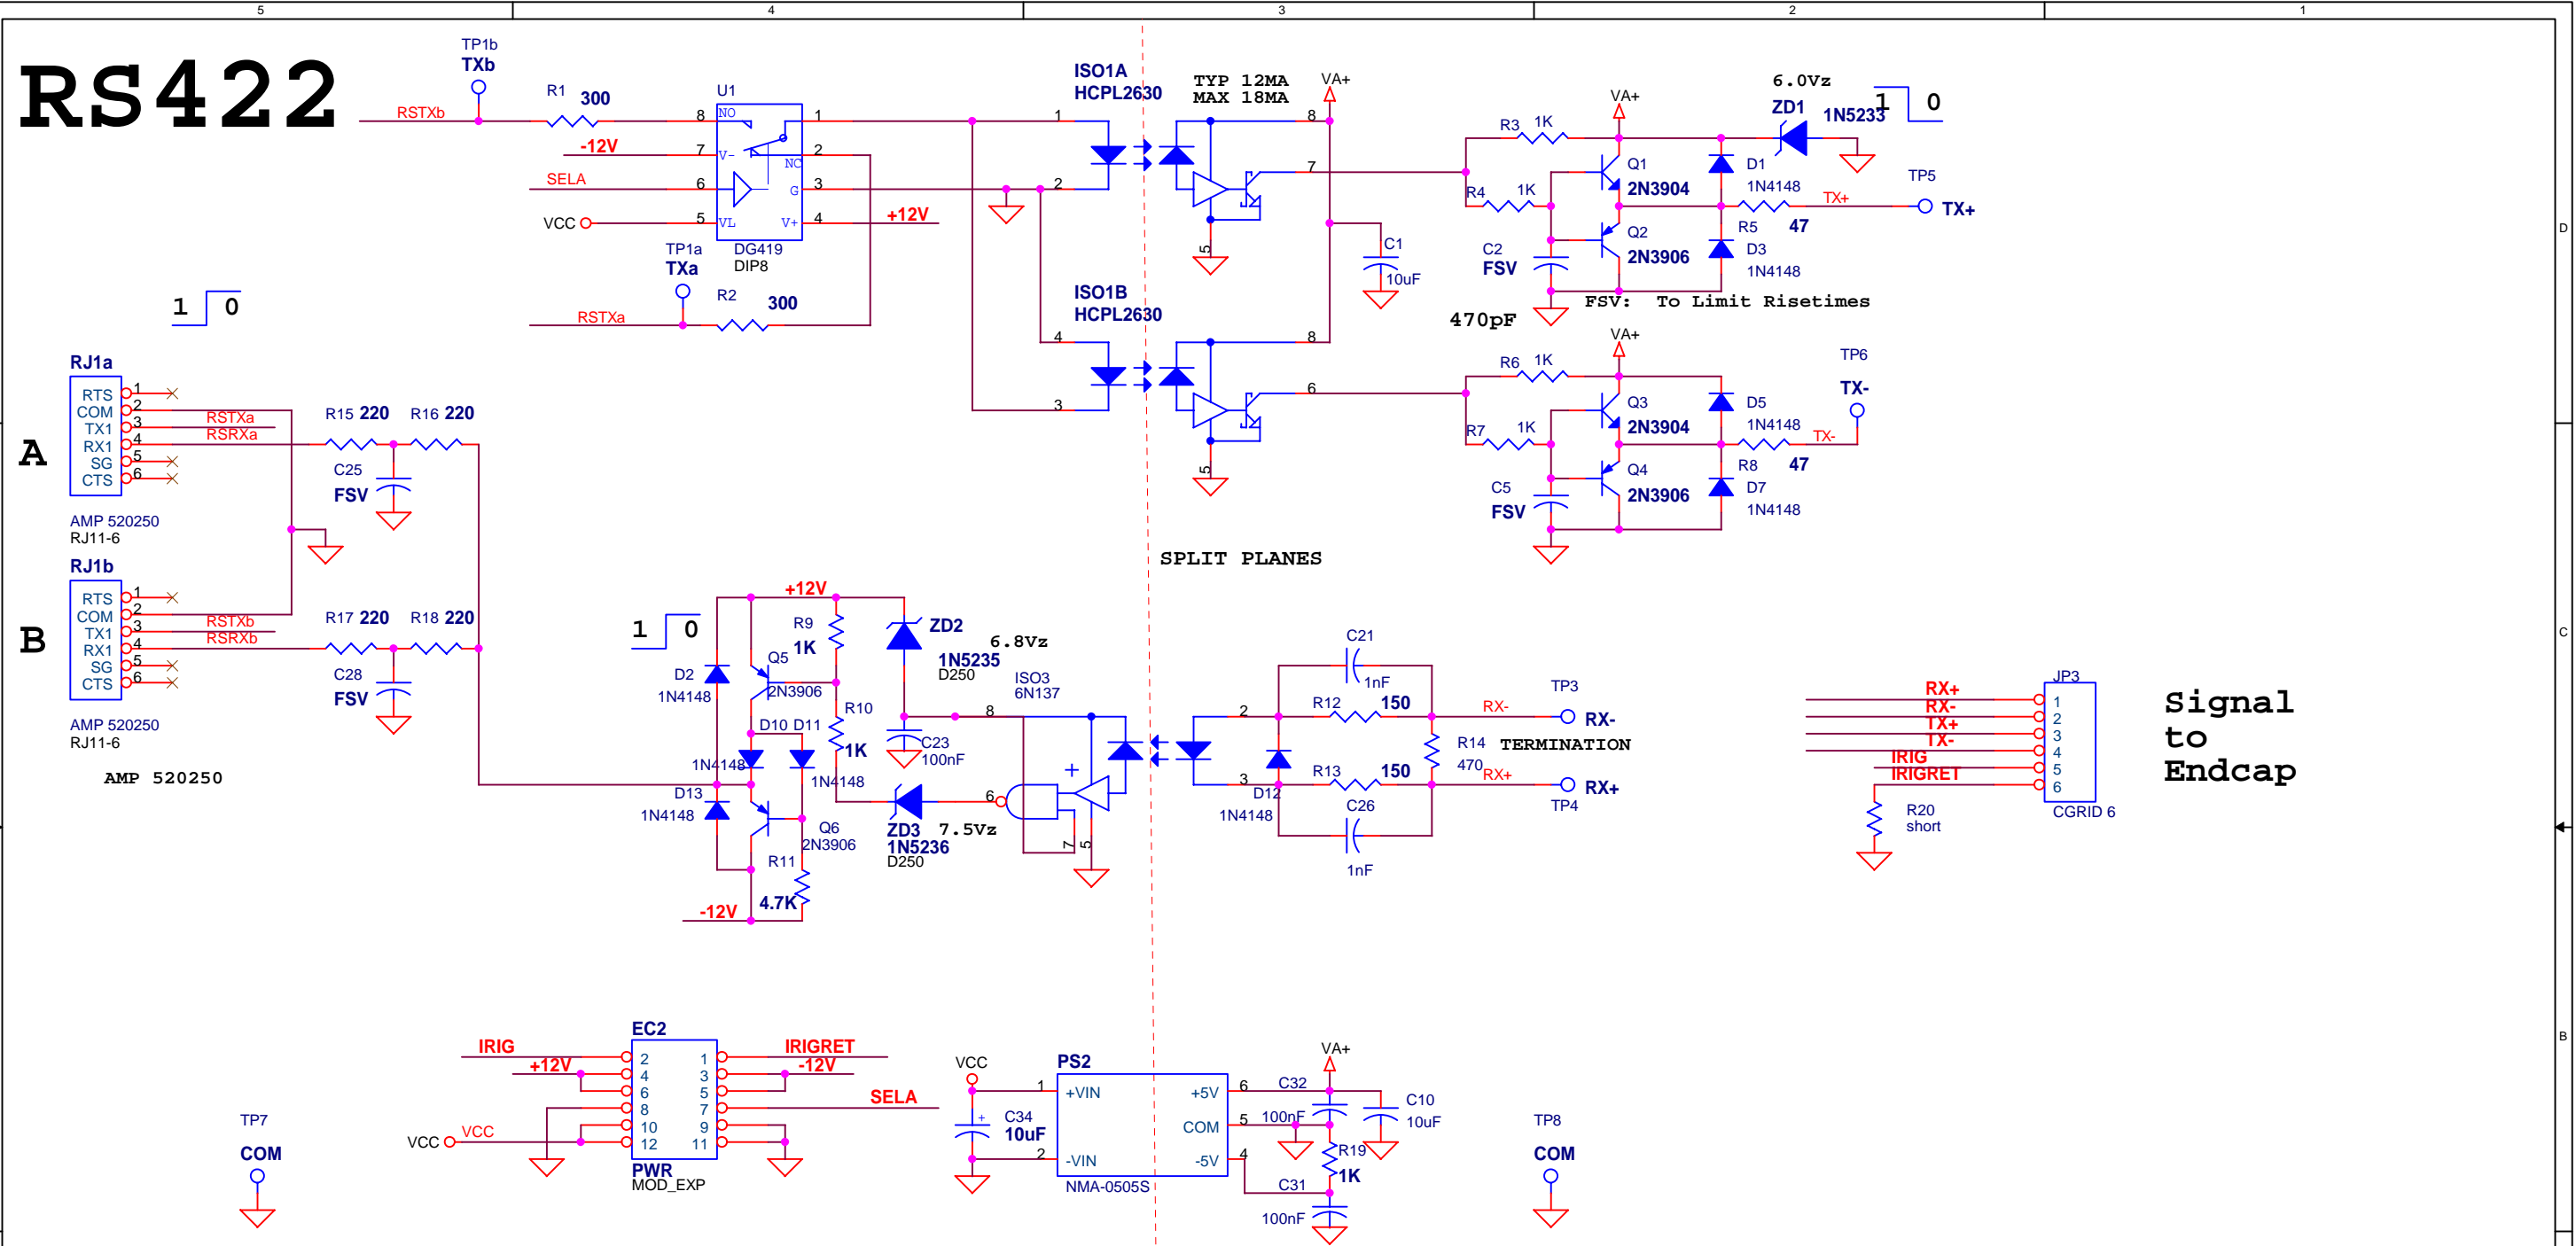

RS422

Description: Plugin module for RS422 communications on local experiment

DATE	COMMENT
9/21/06	PDF FILE

UNIVERSITY OF HAWAII
Aloha Observatory
 Engineering Support Facility
 2525 Correa Road
 Honolulu, HI 96822

Title: **Isolated RS422 to RS232 user interface module**

Size: B File Name: **MOD422C.dsn** Engineer: **J Jolly** Rev: **A**

Date: **Thursday, September 21, 2006** Sheet: **1** of **1**