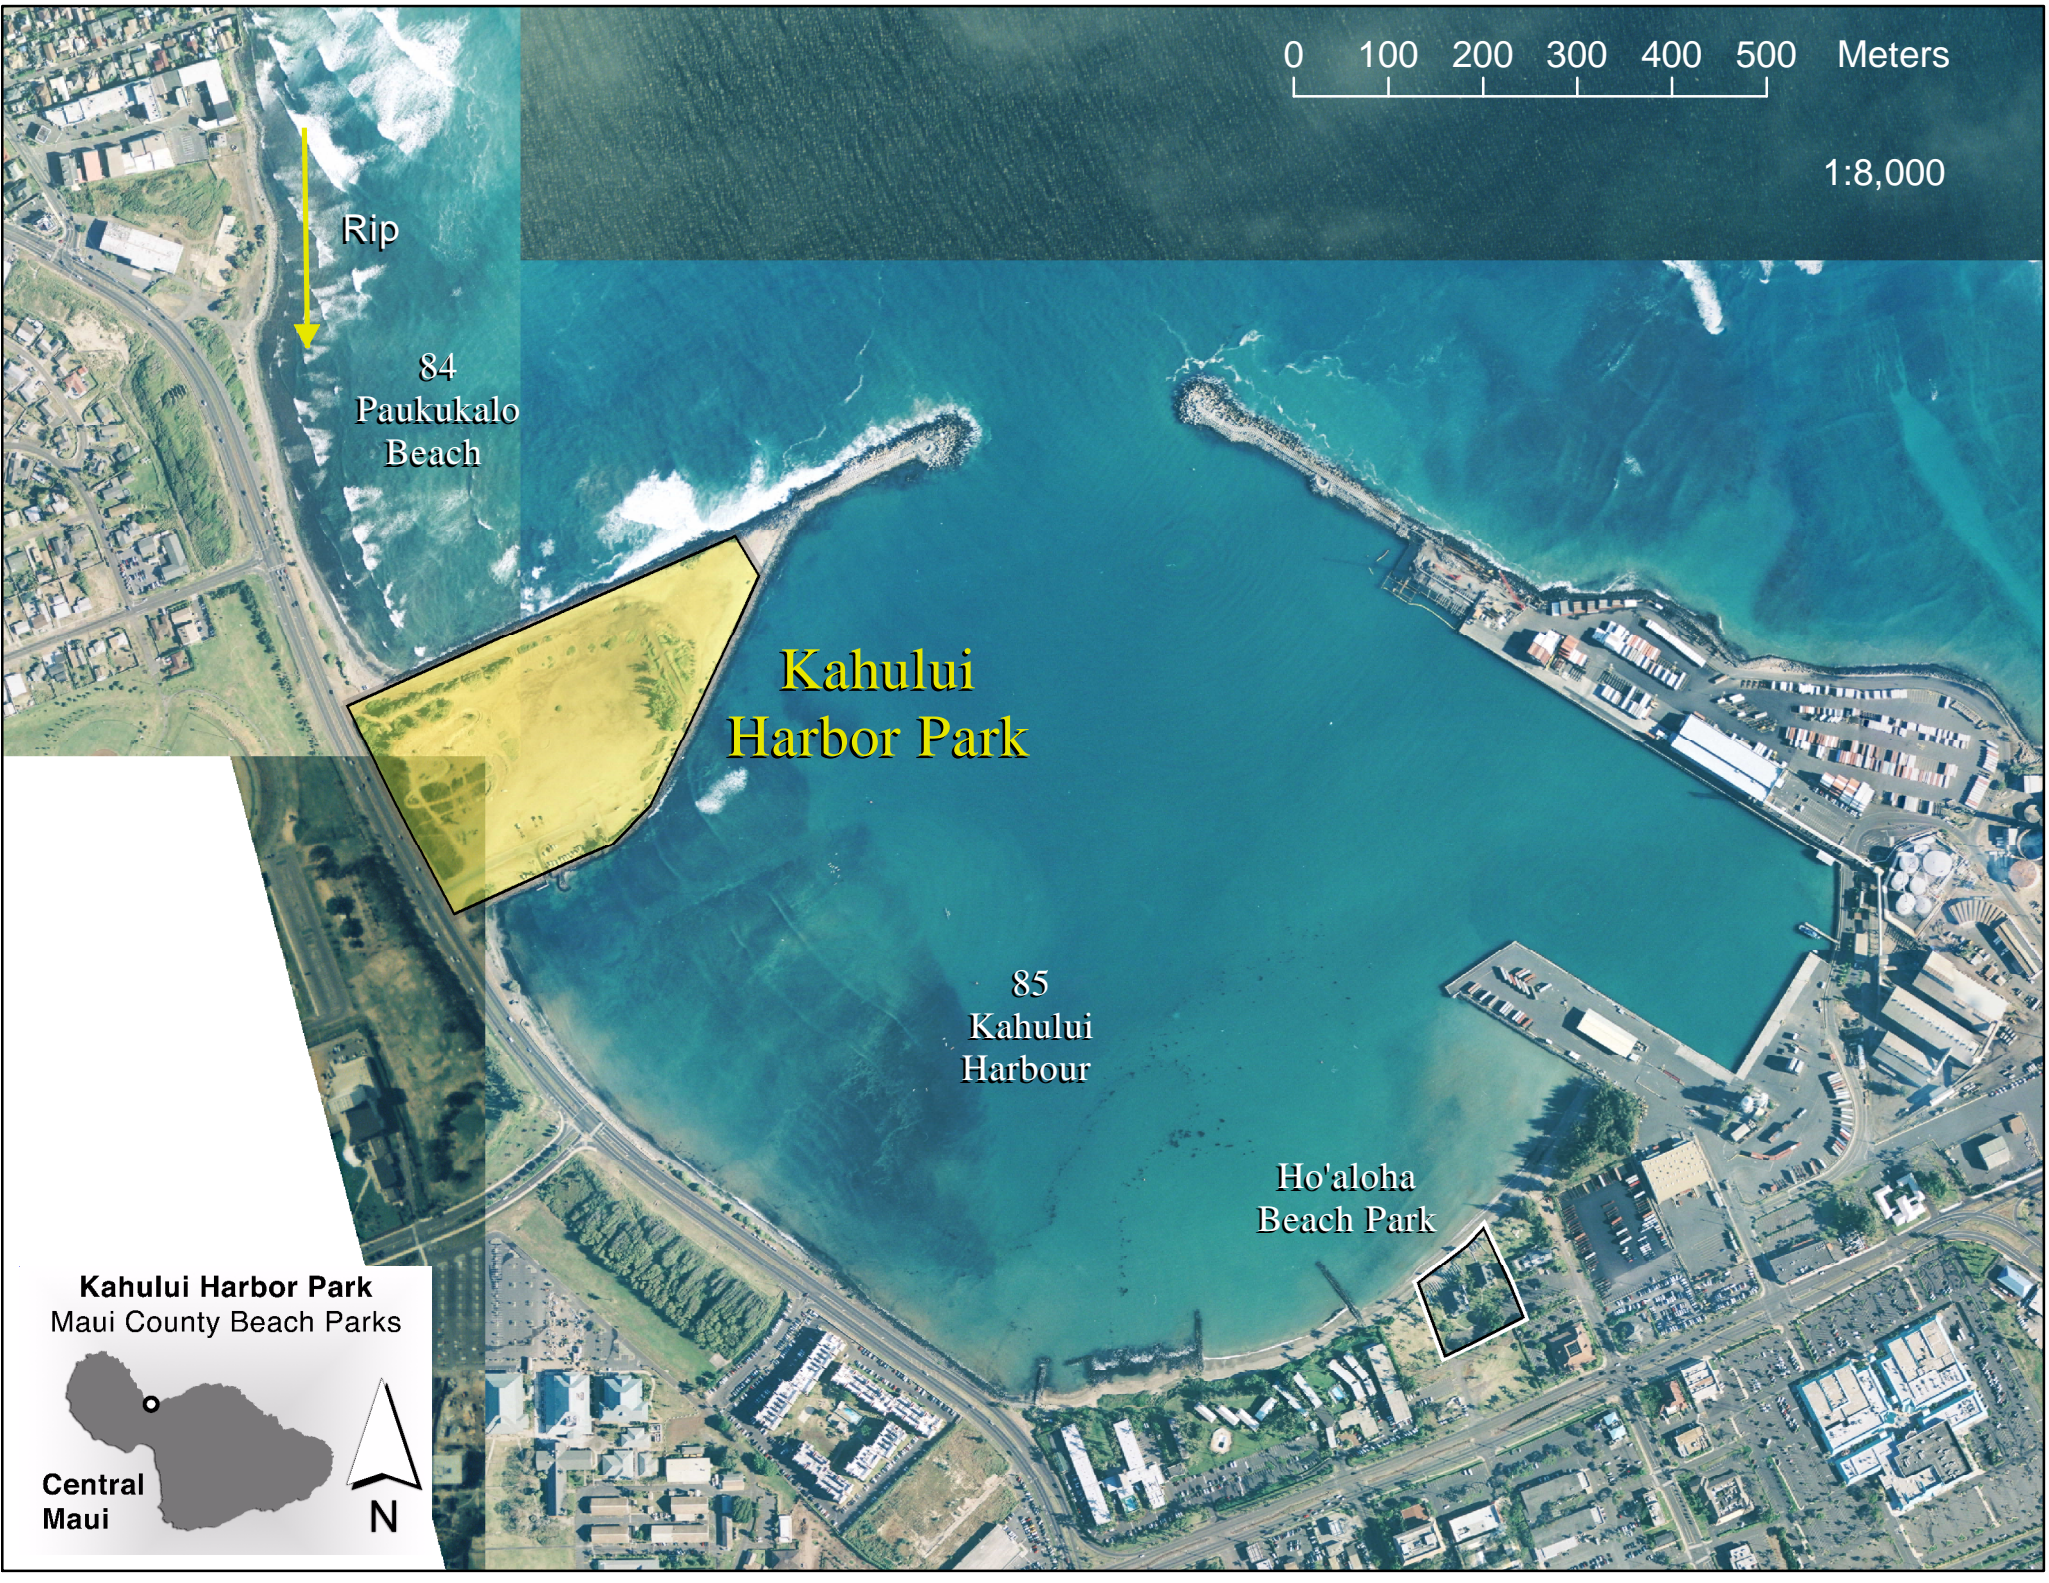

0 100 200 300 400 500 Meters

1:8,000

Rip

84  
Paukukalo  
Beach

**Kahului  
Harbor Park**

85  
Kahului  
Harbour

Ho'aloa  
Beach Park

**Kahului Harbor Park**  
Maui County Beach Parks

Central  
Maui